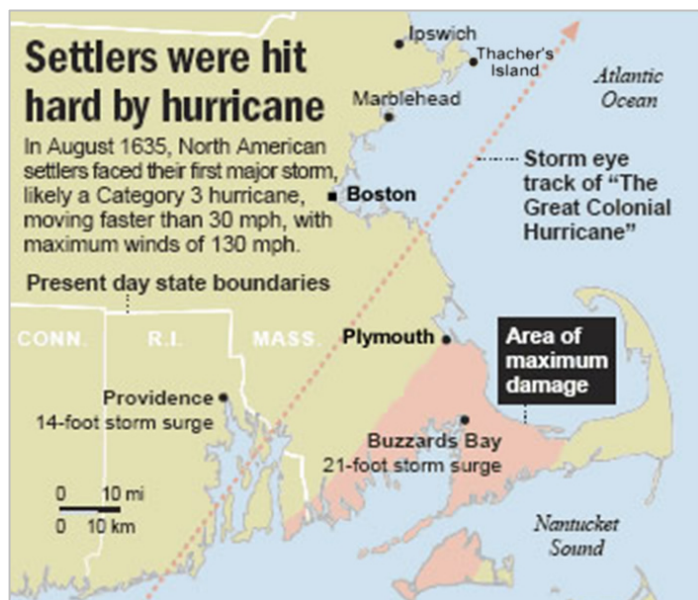

**#1831** The Yom Kippur War and the Abomination of Desolation – The post-World War II U.S. waxing great toward the South and toward the East as a *second* Syria/Antiochus IV Epiphanes, part 90, *The Great Colonial Hurricane of 1635: The reason why the Richard Mather family arrived in America amidst the Great Colonial Hurricane of 1635 is because the surname Mather is tied to grass, connecting the Mathers and the Great Colonial Hurricane of 1635 to Isaiah 40:6-8, representing the Lord blowing upon the people who are as grass*

**Mather and grass.** The surname *Mather* is thought to be (from *A Dictionary of Surnames*) an occupational name for a mower or reaper of *grass* or *hay*, because the name *Mather* is derived from the Old English word *moedere*, meaning *grass* or *hay* (from *The Encyclopedia of American Family Names*). *A Dictionary of Surnames* also suggests that in some cases the surnames *Mead* and *Mower* come from the same Old English root word as that of *Mather*. The Richard Mather family – which included Richard Mather, Increase Mather, and Cotton Mather – is the primary example given for those whose surname is *Mather*.

**Key Understanding: *The Great Colonial Hurricane of 1635 and the Mathers as grass.*** The reason why the Richard Mather family arrived in America in the midst of the Great Colonial Hurricane of 1635 is because the surname *Mather* is tied to *grass*, connecting the Mathers and the Great Colonial Hurricane of 1635 to Isaiah 40:6-8, representing the Lord blowing upon the people *who are as grass*. [The next several Unsealings will confirm this all the more.]

**Isaiah 40:6-8 (NIV) . . . ALL MEN** [the number of man is 6 or VI] **ARE LIKE GRASS, AND ALL THEIR GLORY is like the** [May] **FLOWERS of the FIELD.**  
**7 THE GRASS WITHERS and THE FLOWERS FALL, BECAUSE THE BREATH OF THE LORD BLOWS ON THEM. Surely THE PEOPLE ARE GRASS.**  
**8 THE GRASS WITHERS and THE FLOWERS FALL, but the word of our God stands forever.”**